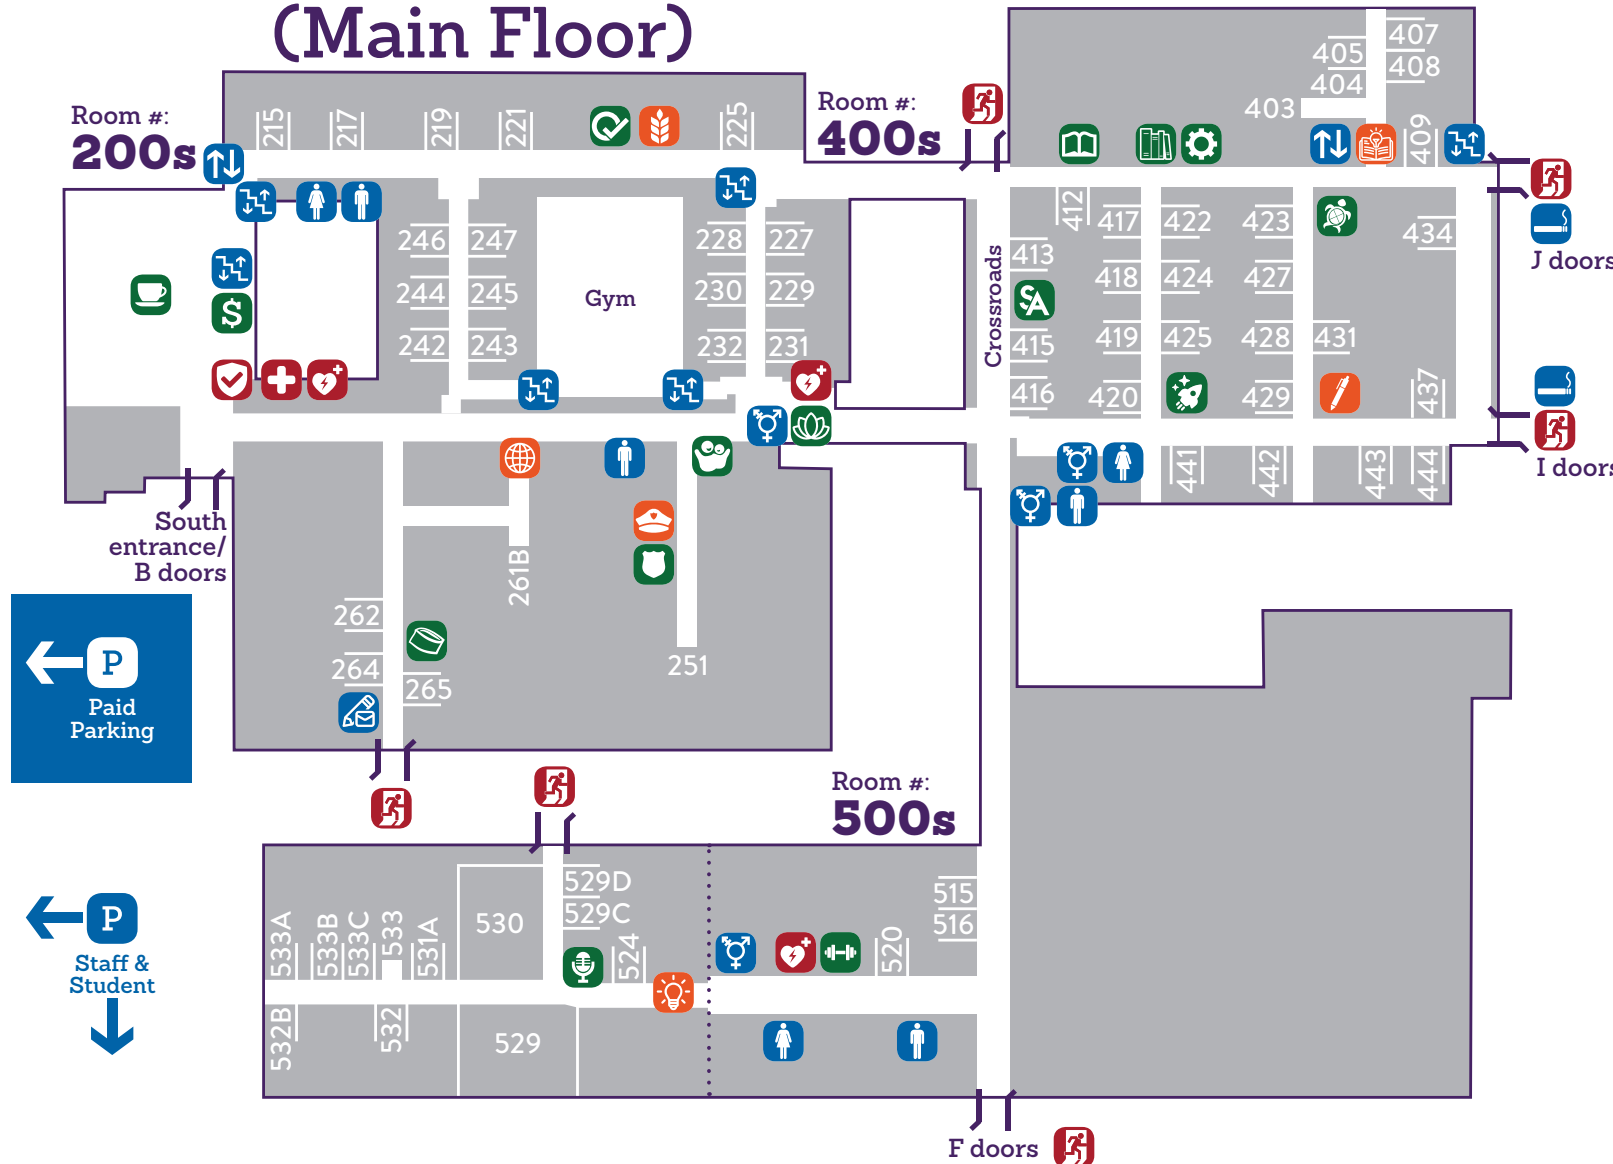

VICTORIA AVENUE EAST CAMPUS

STUDENT & VISITOR MAP

SECOND FLOOR

See reverse side for 2nd floor map ↻

THIRD FLOOR (Top Level)

1ST & 3RD FLOOR LEGEND

STUDENT SERVICES

- Admissions
- Financial Aid & Awards Office
- Lecture Theatre
- Registrar's Office

OFFICES

- Athletics
- Continuing Studies
- Human Resources
- IT Services
- President's Office
- School of Health & Human Services
- School of Nursing

BUILDING AMENITIES

- Elevator
- Stairs
- Ramp (gym access)
- Gender-inclusive washroom
- Men's washroom
- Women's washroom

EMERGENCY SERVICES

- Emergency Exit

VICTORIA AVENUE EAST CAMPUS

STUDENT & VISITOR MAP

SECOND FLOOR (Main Floor)

2ND FLOOR LEGEND

STUDENT SERVICES

- ATM
- Bookstore
- Cafeteria
- CJ106 Radio Station
- Indigenous Student Cultural Centre
- Early Learning Centre
- Fitness Centre
- Westoba Innovation Lab
- Learning Curve
- Library
- Prayer & Relaxation Room
- Public Safety Training Centre
- Students' Association
- Test Centre
- The Protein Pantry

OFFICES

- Assiniboine International
- Centre for Adult Learning
- Centre for Creative Media
- Public Safety Office
- School of Agriculture & Environment
- School of Business

BUILDING AMENITIES

- Designated smoking area
- Elevator
- Stairs
- Stores
- Gender-inclusive washroom
- Men's washroom
- Women's washroom